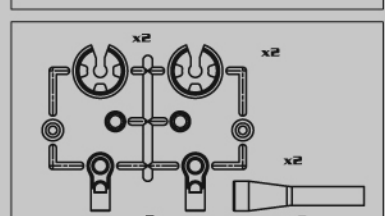

BG2041 Lightweight Chassis(AL7075)

BG2042 Motor Heat Fan

BG2043 Front Carbon Shock Tower

BG2044 Rear Carbon Shock Tower

BD2201 16mm Front Shock Al(Silver)

BD2202 16mm Rear Shock Al(Silver)

BG2045 AL Front Brace