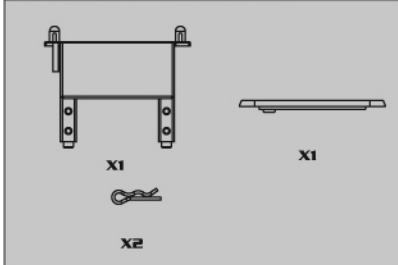

BG2004 Radio Box