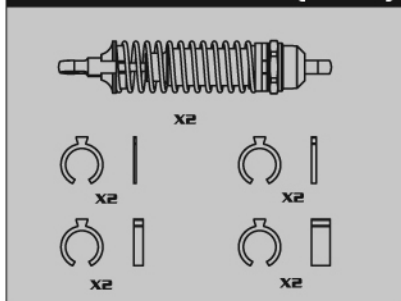

BG2014 Front Shock (Plastic)