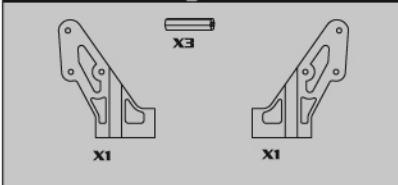

BD2051 Steel Diff Pinion Gear

BD2059 Center Bulkhead

BD2060 Center Bulkhead Inserts

BD2062 Servo Horns 23T

BD2063 Servo Horns 25T

BD2064 Wing Mount Posts L/R

BD2065 Antenna Pipe

BD2074 Front Lower Suspension Mounts (Plastic)