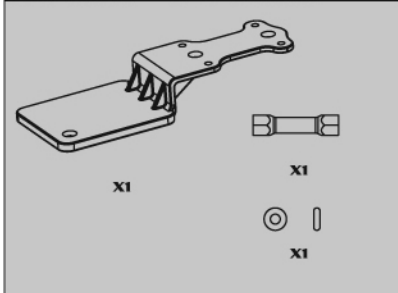

BD2101 Diff Case

BD2102 8X16 Ball Bearing

BG2005 ESC Holder

BD2103 Diff Outdrives

BD2104 Tie-Rod Ends

BG2046 Body Pins (1.2mm)

BD8E Spare Part List

BG2013 12T Pinion Gear(5.0mm)