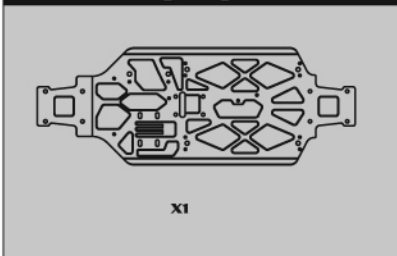

BG2040 16mm shock piston 1.3

BG2041 Lightweight Chassis(AL7075)