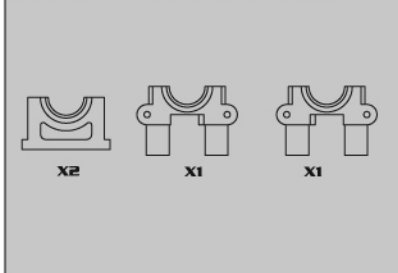

BD2059 Center Bulkhead