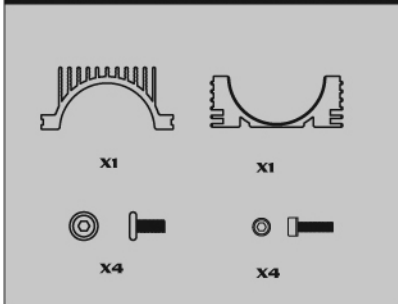

BG2002 Motor Mount(AL6061)