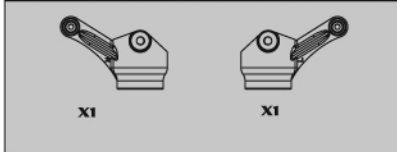

BD2016 Steering Arms(Casting)