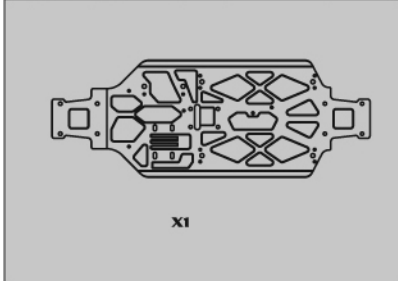

BD2086 Rear Lower Arm Hinge Pin

BD2087 Wheel Base Spacer

BD2089 Body Pin (1.2 mm)

BD2090 BallEnds(No Flange)

BD2091 Ball Ends(With Flange)

BD2092 Upper Front Tie-rod

BD2093 Wheel Axle

BD8E Spare Part List

BD2094 M12X1.25 Wheel Nut

BD2105 Ball Stud

BG2006 Battery Box

BD2095 17mm Hex Hub

WB2020 14 Spoke Pin tire (White)

BG2008 Center Driveshaft(Rear) 102mm

BD2097 PINS

BG2001 Lightweight Chassis (AL6061)