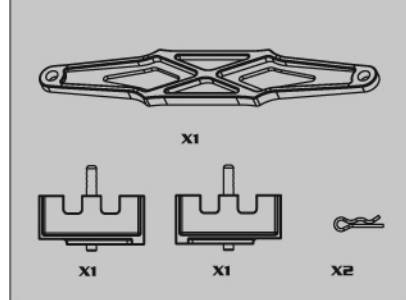

BG2006 Battery Box