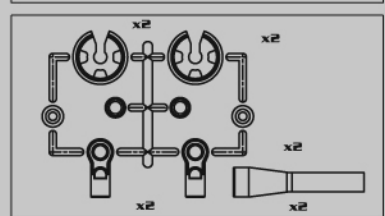

BG2041 Lightweight Chassis(AL7075)

BG2042 Motor Heat Fan

BG2043 Front Carbon Shock Tower

BG2044 Rear Carbon Shock Tower

BD2201 16mm Front Shock Al(Silver)

BD2202 16mm Rear Shock Al(Silver)

BG2045 AL Front Brace