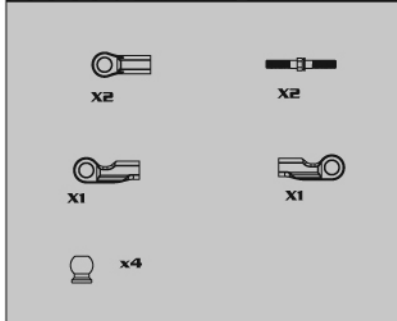

BD2010 Shock Extension Nut (Silver)

BD2016 Steering Arms(Casting)

BD2018 Diff Gear Set

BD2019 Joint Cup

BD2020 Hinge Pins And Clips

BD2021 Drive Shaft

BD2022 Steering Rack Spacer

BD2025 Steering Tie-Rod