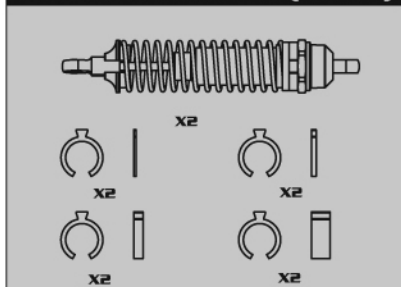

BG2015 Rear Shock (Plastic)