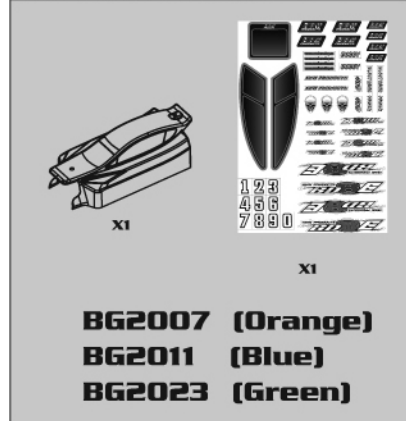

BG2007/BG2011/BG2023 Bodyshell with Decal